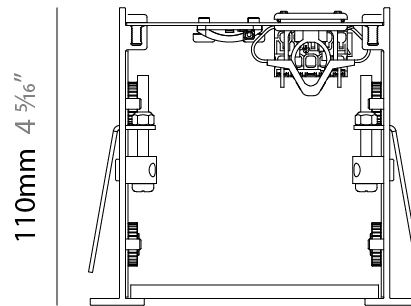

Cut-out: 110mm 4 5/16"

100mm 3 15/16"