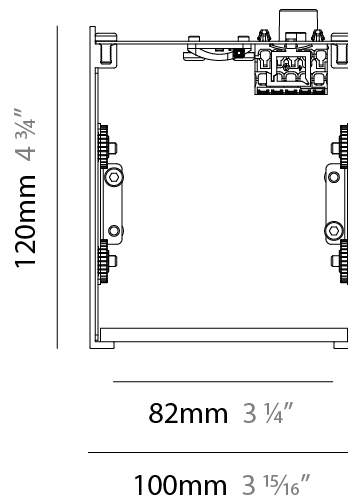

PROJECT	_____
TYPE	_____
SPECIFIER	_____
QUANTITY	_____
DATE	_____

SUPER-G 100 SURFACE

A3SG100-SUR-SYS

base number

1. To build a product code in our configurator select the specify button on the base model # product page
2. To build a manual product code on this datasheet choose from the options listed below in blue font and add the suffix to the base model #

GENERAL

Series: Super-G
Subseries: Super-G 100
Brand: Prolicht
Division: Architectural
Mounting Type: Surface
Mounting Location: Ceiling
Subcategory: Profile

PHYSICAL

Fixture Finish: SSR / BKV / CWI / CRY / HAB / UFT / ITA / RUA / FTG / MYG / LOD / PUS / FRO / FUP / KIA / POP / BLS / SPG / MEY / GOH / GUM / CHC / COM / ABZ / JAG / OBR / MOS / ROR
Fixture Material: Aluminum Die Cast

ELECTRICAL

Lamp Type: LED (Zhaga Standard)
Dimming: Tri-Mode (Non-Dimming and Phase Dimming (120Vac only) and 0-10V Dimming)
Driver Included: Yes
Driver Type: Constant Current - Universal
Input Voltage (V): 120 - 277

LED

Lamp Life (hrs): 50000

OPTICAL

RATINGS AND CERTIFICATIONS

Certified By: Certified for North American Standards
IP rating: IP20